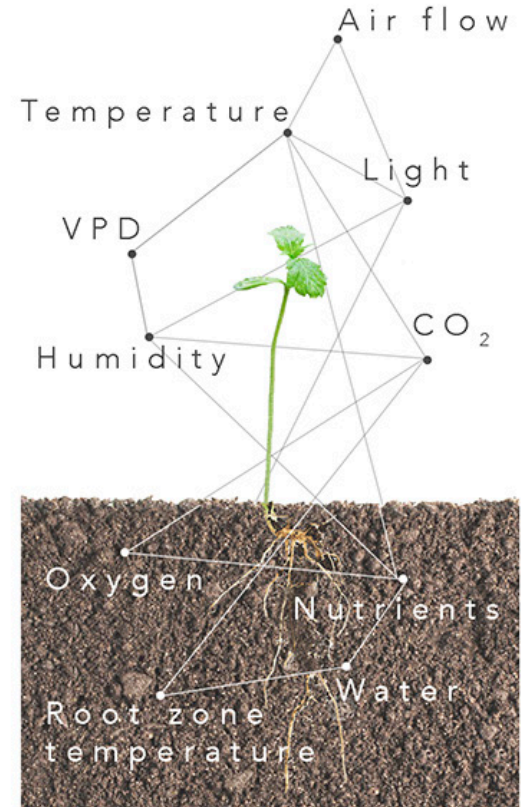

SUNSENSE™

SMART CONTROL FOR AN OPTIMAL GROW ENVIRONMENT

CERES
GREENHOUSE SOLUTIONS®

DESIGNED AROUND PLANTS

- Customizable environmental parameters optimized for plant growth and health
- Temperature, Relative Humidity and Vapor Pressure Deficit (VPD) specified by grower and maintained by mechanical equipment
- Desired light levels (DLI, PPFD) achieved by a smart lighting strategy
- CO₂ injection control; adjustable concentration, purge with exhaust
- Reduced risk of pests and disease from a controlled environment