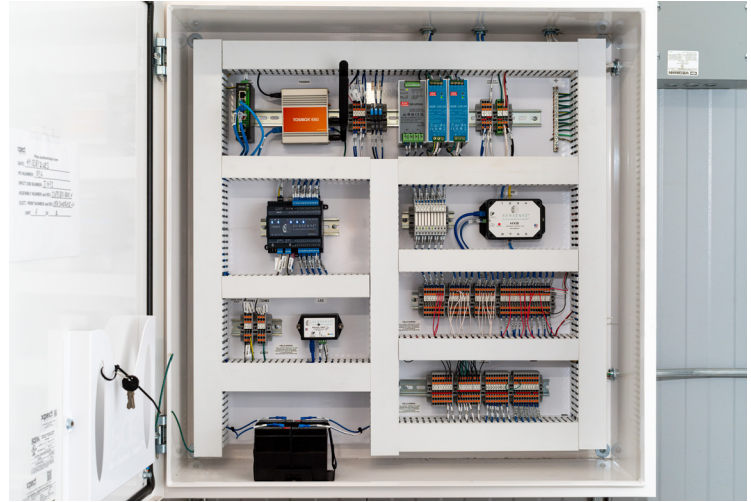

Access your dashboard remotely with internet connection to control and monitor your facility

SUNSENSE™ ANALYTICS

All data that is monitored is stored in the cloud

The SunSense™ software centralizes all data to analyze and evaluate the facility performance

Algorithm updates are created to reduce energy use and increase yields

Optimization strategy developed specific to each facility based on data analyzed, utility rates and yields

SUNSENSE™ HARDWARE

REAL LIFE APPLICATIONS