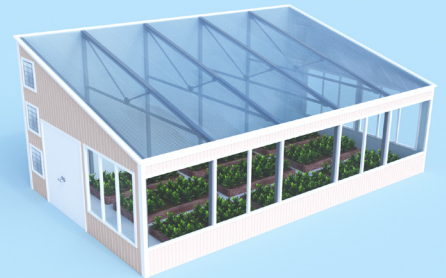

18 x 30

Width - 18'
Length - 29'-6"
N. Wall height - 12'-10"