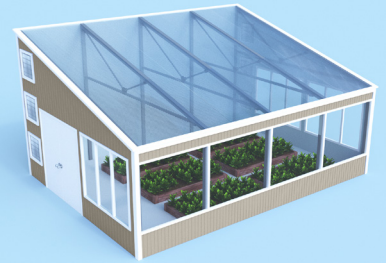

BACKYARD KIT

ENERGY SAVINGS - HIGHER YIELDS - SUSTAINABLE CHOICE

Ceres Backyard Kits allow growers to be more self-reliant and sustainable by providing a space to grow food all year long. Using passive solar design and durable building materials, Ceres designs the most energy-efficient greenhouses on the market. Grow naturally in your own backyard paradise with Ceres Greenhouse Solutions.

MODELS

12 x 18

Width - 10'-10.25"
Length - 17'-3"
N. Wall height - 9'-10"

12 x 24

Width - 10'-10.25"
Length - 23'4"
N. Wall height - 9'-10"

All Greenhouses Include:

- Steel Framing
- Glazing
- Insulated Walls
- Exhaust System
- Doors
- Windows
- Plans

**talk to a representative for actual frame to frame dimensions*

Insulated metal panels are thermally broken, reducing heat loss and creating a more durable and protected environment.

Designed to local wind and snow loads.

Pre-fabricated steel framing allows our kits to be shipped to site and easily constructed.

18 x 24

Width - 18'
Length - 23'-5"
N. Wall height - 12'-10"

18 x 30

Width - 18'
Length - 29'-6"
N. Wall height - 12'-10"