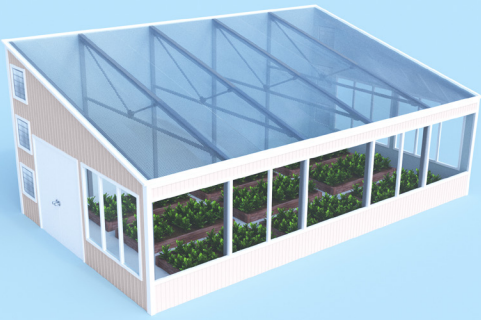

BACKYARD KIT

ENERGY SAVINGS - HIGHER YIELDS - SUSTAINABLE CHOICE

Ceres Backyard Kits™ allow growers to be more self-reliant and sustainable by providing a space to grow food all year long. Using passive solar design and durable building materials, Ceres designs the most energy-efficient greenhouses on the market. Grow naturally in your own backyard paradise with Ceres Greenhouse Solutions.

MODELS

18 x 24

Width - 18'
Length - 23'-5"
North Wall height - 12'-10"

18 x 30

Width - 18'
Length - 29'-6"
North Wall height - 12'-10"

**talk to a representative for actual frame to frame dimensions*

SPECS

All Greenhouses Include:

- Steel Framing
- Glazing
- Insulated Walls
- Exhaust System
- Doors
- Windows
- Plans

Insulated metal panels are thermally broken, reducing heat loss and creating a more durable and protected environment.

Designed to local wind and snow loads.

Pre-fabricated steel framing allows our kits to be shipped to site and easily constructed.

Available Colors