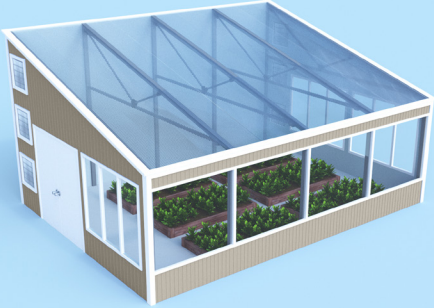

BACKYARD KIT

ENERGY SAVINGS - HIGHER YIELDS - SUSTAINABLE CHOICE

Ceres Backyard Kits™ allow growers to be more self-reliant and sustainable by providing a space to grow food all year long. Using passive solar design and durable building materials, Ceres designs the most energy-efficient greenhouses on the market. Grow naturally in your own backyard paradise with Ceres Greenhouse Solutions.

MODELS

18 x 24

Width - 18'
Length - 23'-5"
North Wall height - 12'-10"

18 x 30

Width - 18'
Length - 29'-6"
North Wall height - 12'-10"

**talk to a representative for actual frame to frame dimensions*

SPECS

All Greenhouses Include:

- Steel Framing
- Glazing
- Insulated Walls
- Exhaust System
- Doors
- Windows
- Plans

Insulated metal panels are thermally broken, reducing heat loss and creating a more durable and protected environment.

Designed to local wind and snow loads.

Pre-fabricated steel framing allows our kits to be shipped to site and easily constructed.

Available Colors