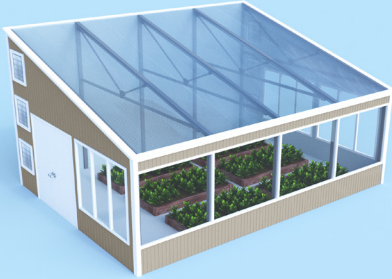

BACKYARD KIT

ENERGY SAVINGS - HIGHER YIELDS - SUSTAINABLE CHOICE

Ceres Backyard Kits™ allow growers to be more self-reliant and sustainable by providing a space to grow food all year long. Using passive solar design and durable building materials, Ceres designs the most energy-efficient greenhouses on the market. Grow naturally in your own backyard paradise with Ceres Greenhouse Solutions.

**talk to a representative for actual frame to frame dimensions*

SPECS

All Greenhouses Include:

- Steel Framing
- Glazing
- Insulated Walls
- Exhaust System
- Doors
- Windows
- Plans

Insulated metal panels are thermally broken, reducing heat loss and creating a more durable and protected environment.

Designed to local wind and snow loads.

Pre-fabricated steel framing allows our kits to be shipped to site and easily constructed.

Available Colors

+ MODELS

18 x 24

Width - 18'
Length - 23'-5"
N. Wall height - 12'-10"

18 x 30

Width - 18'
Length - 29'-6"
N. Wall height - 12'-10"

**talk to a representative for actual frame to frame dimensions*

SPECS

All Greenhouses Include:

- Steel Framing
- Glazing
- Insulated Walls
- Exhaust System
- Doors
- Windows
- Plans