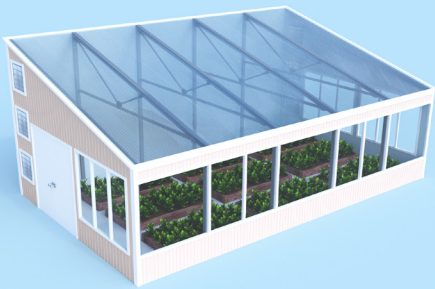

BACKYARD KIT

ENERGY SAVINGS - HIGHER YIELDS - SUSTAINABLE CHOICE

Ceres Backyard Kits™ allow growers to be more self-reliant and sustainable by providing a space to grow food all year long. Using passive solar design and durable building materials, Ceres designs the most energy-efficient greenhouses on the market. Grow naturally in your own backyard paradise with Ceres Greenhouse Solutions.

**talk to a representative for actual frame to frame dimensions*

SPECS

All Greenhouses Include:

- Steel Framing
- Glazing
- Insulated Walls
- Exhaust System
- Doors
- Windows
- Plans

Insulated metal panels are thermally broken, reducing heat loss and creating a more durable and protected environment.

Designed to local wind and snow loads.

Pre-fabricated steel framing allows our kits to be shipped to site and easily constructed.

Available Colors

+ MODELS

18 x 24

Width - 18'
Length - 23'-5"
N. Wall height - 12'-10"

18 x 30

Width - 18'
Length - 29'-6"
N. Wall height - 12'-10"

**talk to a representative for actual frame to frame dimensions*

SPECS

All Greenhouses Include:

- Steel Framing
- Glazing
- Insulated Walls
- Exhaust System
- Doors
- Windows
- Plans