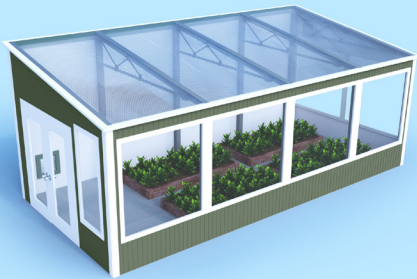

12 x 24

Width - 10'-10.25"
Length - 23'4"
North Wall height - 9'-10"

*talk to a representative for actual frame to frame dimensions

SPECS

All Greenhouses Include:

- Steel Framing
- Glazing
- Insulated Walls
- Exhaust System
- Doors
- Windows
- Plans

Insulated metal panels are thermally broken, reducing heat loss and creating a more durable and protected environment.

Designed to local wind and snow loads.

Pre-fabricated steel framing allows our kits to be shipped to site and easily constructed.

Available Colors